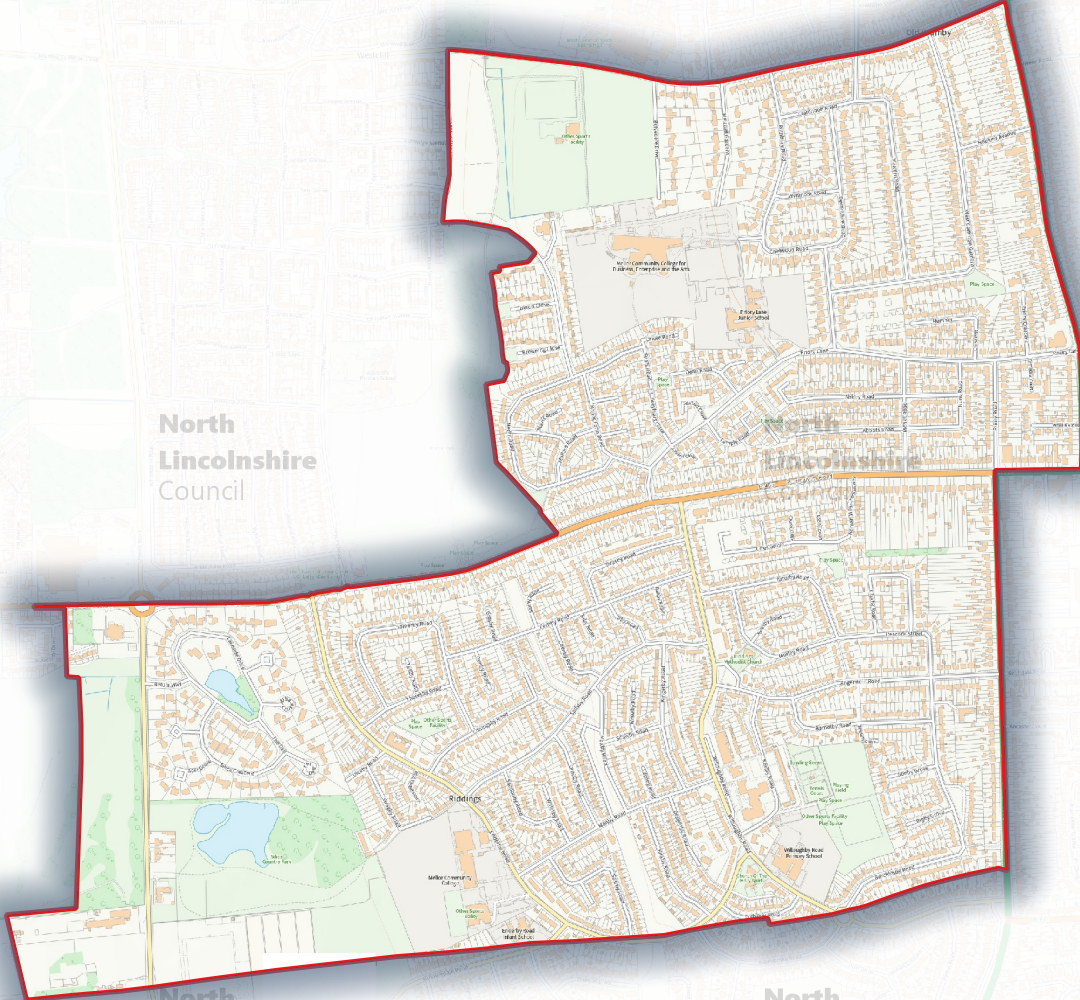

North  
Lincolnshire  
Council

North  
Lincolnshire  
Council

North  
Lincolnshire  
Council

North  
Lincolnshire  
Council

North  
Lincolnshire  
Council

North  
Lincolnshire  
Council

North  
Lincolnshire  
Council

North  
Lincolnshire  
Council

North  
Lincolnshire  
Council

North  
Lincolnshire  
Council

North  
Lincolnshire  
Council

Title: Scunthorpe West

Date: 21/07/2021

Scale @ A4: 1:15,000

Drawn By: JA

**North Lincolnshire Council**

© Crown copyright and database rights 2021 Ordnance Survey 0100023560